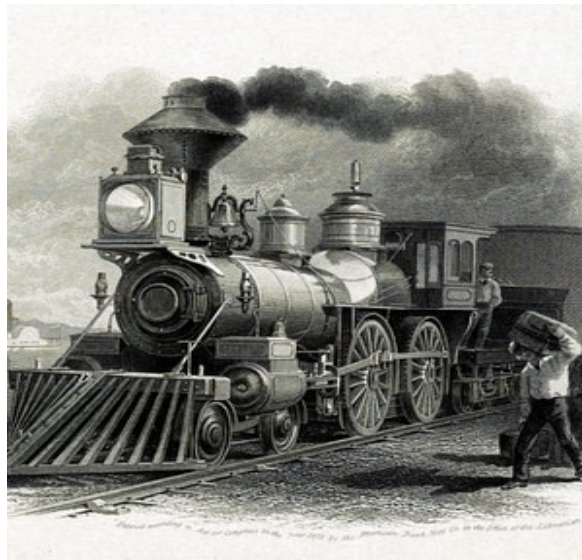

The New Haven & Derby
Model Railroad Club

27th TRAIN SHOW

9:30 AM - 3:00 PM

New Location:

Jonathan Law

High School Milford CT

New Date:

Sunday

October 6, 2019

Larger club layouts ValleyHO

Central Connecticut G Gaugers

Connecticut S Gaugers

More Vendors

Food service by Jonathan Law Booster Club

Outdoor Train Ride weather permitting

New Haven & Derby Model Railroad Club

27th ANNUAL MODEL TRAIN SHOW

SUNDAY OCTOBER 6, 2019 9:30AM - 3:00PM

Jonathan Law High School 20 Landsdale Ave. Milford, CT

Just off I-95 Exit 34 follow signs

Operating layouts in various scales

Displays

40-plus vendors and dealers